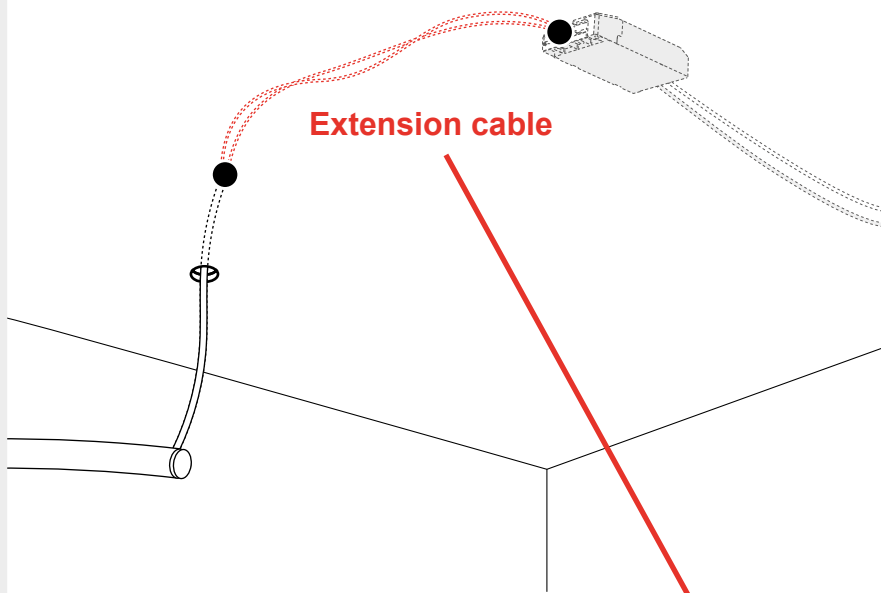

*** <https://media.artemide.com/Template-for-installation-LA-LINEA-25-EARTH.zip>

1

2

3

4

5

8

RECESSED BARE KIT				
La Linea 25		IP20	IP65	Instruction Sheet
5m / 10m	0-10	x	DV1105	Y513001714
	DALI	x	DV1106	Y513001716
	APP+Push	DV1105APP	x	Y513001715
20m	0-10	x	DV1107	Y513001717
	DALI	x	DV1108	Y513001719
	APP+Push	DV1107APP	x	Y513001718

9

SMD POWER KIT			
La Linea 25		IP20	Instruction Sheet
5m / 10m	0-10	T4691010	Y513001720
	DALI	T4691110	Y513001722
	APP+Push	T4691010APP	Y513001721

i**i**

Power supply voltage (Vdc)	Appliance	Power [W]	Appliance's cable cross section [mmq]	Appliance's cable length [m]	Extension cable's cross section	Max extension cable's lenght [m]
48V	La Linea 25 5 mt	62,5	0,52	2	1	25
					1,5	40
					2,5	65
					4	-
	La Linea 25 10 mt	125	0,52	2	1	12
					1,5	20
					2,5	32
					4	52
	La Linea 25 20 mt	250	0,82	2	1	6
					1,5	10
					2,5	16
					4	26