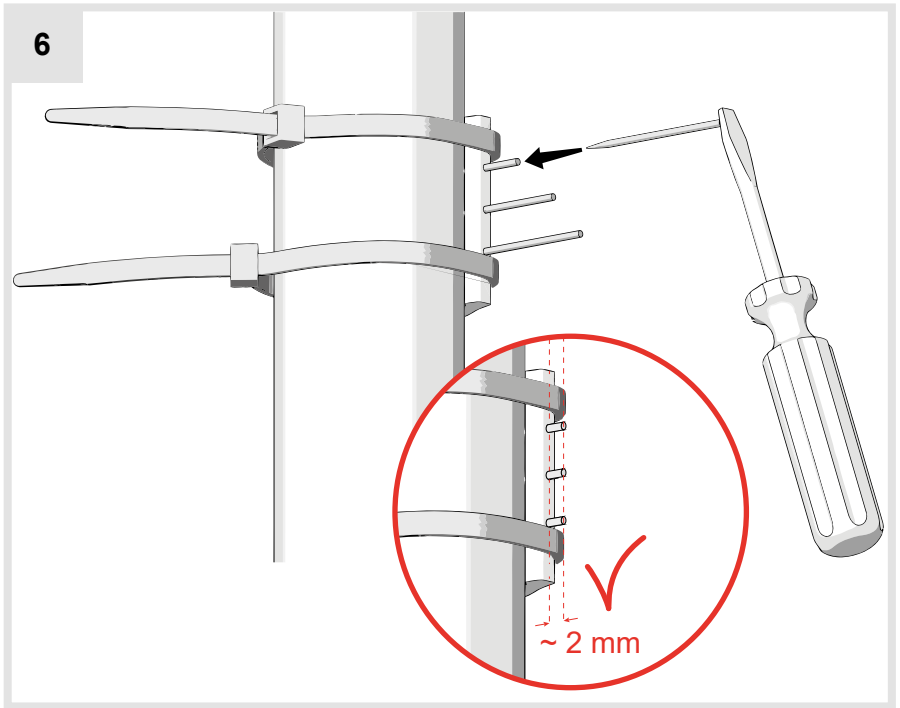

*** <https://media.artemide.com/Template-for-installation-LA-LINEA-25-EARTH.zip>

1

2

3

4

5

8

RECESSED BARE KIT				
La Linea 25		IP20	IP65	Instruction Sheet
5m / 10m	0-10	x	DV1105	Y513001714
	DALI	x	DV1106	Y513001716
	APP+Push	DV1105APP	x	Y513001715
20m	0-10	x	DV1107	Y513001717
	DALI	x	DV1108	Y513001719
	APP+Push	DV1107APP	x	Y513001718

9

SMD POWER KIT			
La Linea 25		IP20	Instruction Sheet
5m / 10m	0-10	T4691010	Y513001720
	DALI	T4691110	Y513001722
	APP+Push	T4691010APP	Y513001721

i**i**

Power supply voltage (Vdc)	Appliance	Power [W]	Appliance's cable cross section [mmq]	Appliance's cable length [m]	Extension cable's cross section	Max extension cable's lenght [m]
48V	La Linea 25 5 mt	62,5	0,52	2	1	25
					1,5	40
					2,5	65
					4	-
	La Linea 25 10 mt	125	0,52	2	1	12
					1,5	20
					2,5	32
					4	52
	La Linea 25 20 mt	250	0,82	2	1	6
					1,5	10
					2,5	16
					4	26