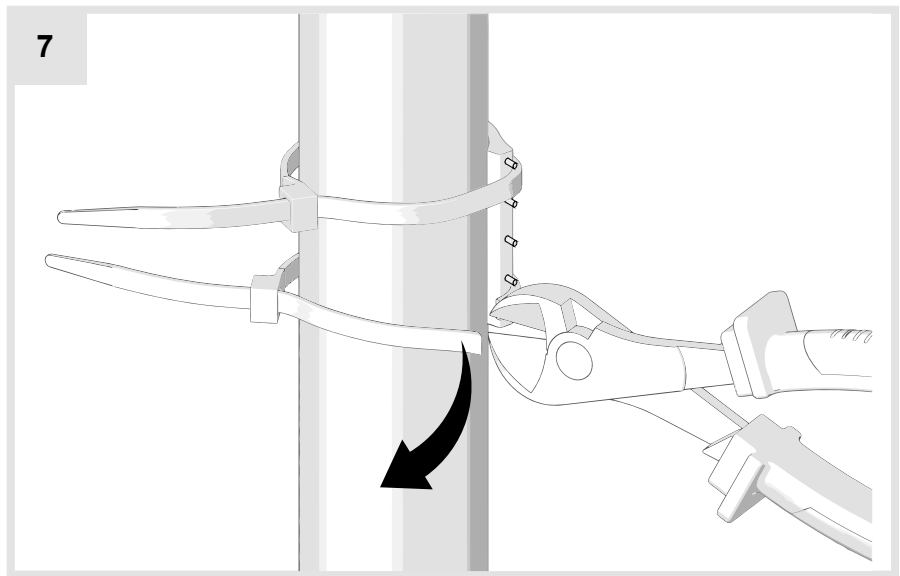

*** <https://media.artemide.com/Template-for-installation-LA-LINEA-25-EARTH.zip>

1

2

3

4

5

8

RECESSED BARE KIT				
La Linea 25		IP20	IP65	Instruction Sheet
5m / 10m	0-10	x	DV1105	Y513001714
	DALI	x	DV1106	Y513001716
	APP+Push	DV1105APP	x	Y513001715
20m	0-10	x	DV1107	Y513001717
	DALI	x	DV1108	Y513001719
	APP+Push	DV1107APP	x	Y513001718