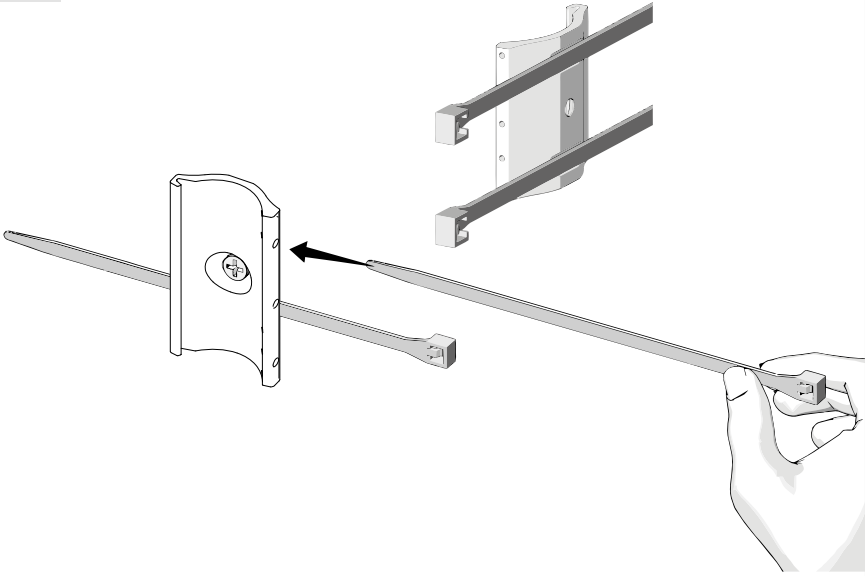

*** <https://media.artemide.com/Template-for-installation-LA-LINEA-25-EARTH.zip>

1

2

3

4

5

8

RECESSED BARE KIT				
La Linea 25		IP20	IP65	Instruction Sheet
5m / 10m	0-10	x	DV1105	Y513001714
	DALI	x	DV1106	Y513001716
	APP+Push	DV1105APP	x	Y513001715
20m	0-10	x	DV1107	Y513001717
	DALI	x	DV1108	Y513001719
	APP+Push	DV1107APP	x	Y513001718