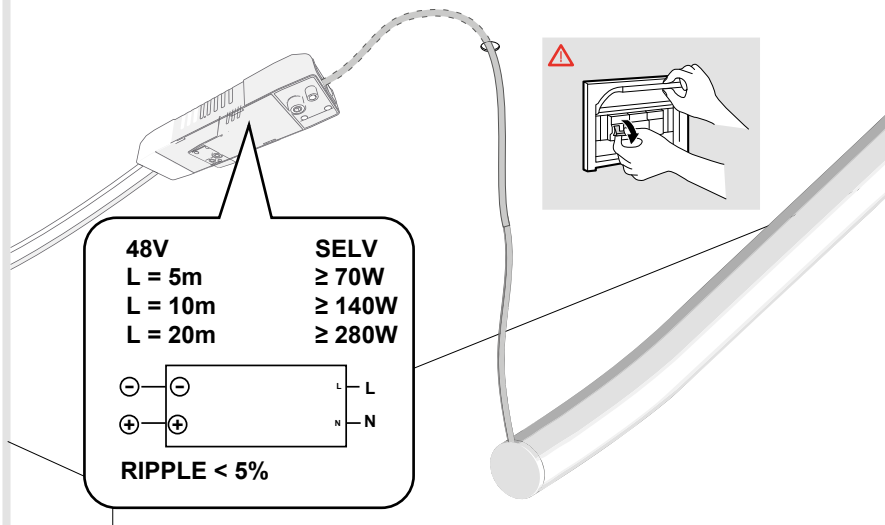

*** <https://media.artemide.com/Template-for-installation-LA-LINEA-25-EARTH.zip>

1

2

3

4

5

8

RECESSED BARE KIT				
La Linea 25		IP20	IP65	Instruction Sheet
5m / 10m	0-10	x	DV1105	Y513001714
	DALI	x	DV1106	Y513001716
	APP+Push	DV1105APP	x	Y513001715
20m	0-10	x	DV1107	Y513001717
	DALI	x	DV1108	Y513001719
	APP+Push	DV1107APP	x	Y513001718

9

SMD POWER KIT			
La Linea 25		IP20	Instruction Sheet
5m / 10m	0-10	T4691010	Y513001720
	DALI	T4691110	Y513001722
	APP+Push	T4691010APP	Y513001721

i**i**

Power supply voltage (Vdc)	Appliance	Power [W]	Appliance's cable cross section [mmq]	Appliance's cable length [m]	Extension cable's cross section	Max extension cable's lenght [m]
48V	La Linea 25 5 mt	62,5	0,52	2	1	25
					1,5	40
					2,5	65
					4	-
	La Linea 25 10 mt	125	0,52	2	1	12
					1,5	20
					2,5	32
					4	52
	La Linea 25 20 mt	250	0,82	2	1	6
					1,5	10
					2,5	16
					4	26