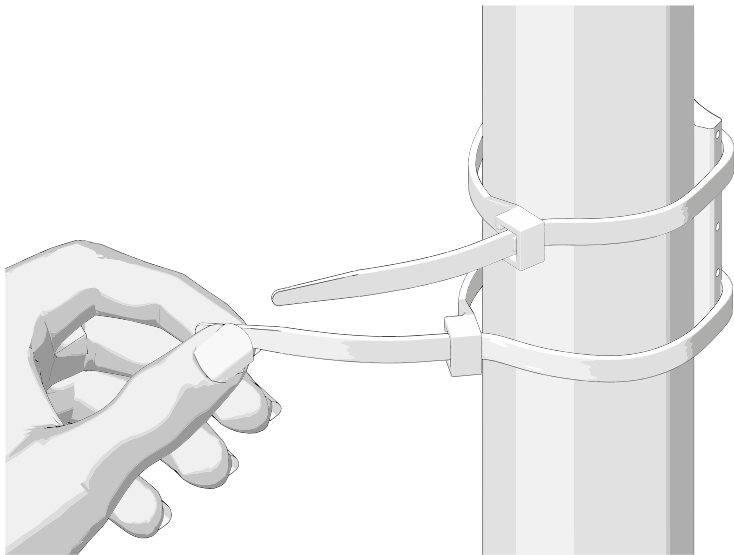

*** <https://media.artemide.com/Template-for-installation-LA-LINEA-25-EARTH.zip>

1

2

3

4

5

8

RECESSED BARE KIT				
La Linea 25		IP20	IP65	Instruction Sheet
5m / 10m	0-10	x	DV1105	Y513001714
	DALI	x	DV1106	Y513001716
	APP+Push	DV1105APP	x	Y513001715
20m	0-10	x	DV1107	Y513001717
	DALI	x	DV1108	Y513001719
	APP+Push	DV1107APP	x	Y513001718