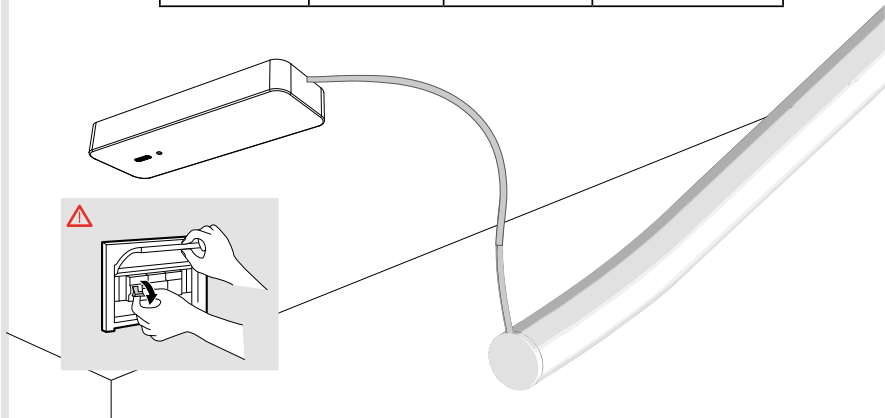

*** <https://media.artemide.com/Template-for-installation-LA-LINEA-25-EARTH.zip>

1

2

3

4

5

8

RECESSED BARE KIT				
La Linea 25		IP20	IP65	Instruction Sheet
5m / 10m	0-10	x	DV1105	Y513001714
	DALI	x	DV1106	Y513001716
	APP+Push	DV1105APP	x	Y513001715
20m	0-10	x	DV1107	Y513001717
	DALI	x	DV1108	Y513001719
	APP+Push	DV1107APP	x	Y513001718

9

SMD POWER KIT			
La Linea 25		IP20	Instruction Sheet
5m / 10m	0-10	T4691010	Y513001720
	DALI	T4691110	Y513001722
	APP+Push	T4691010APP	Y513001721

i**i**

Power supply voltage (Vdc)	Appliance	Power [W]	Appliance's cable cross section [mmq]	Appliance's cable length [m]	Extension cable's cross section	Max extension cable's lenght [m]
48V	La Linea 25 5 mt	62,5	0,52	2	1	25
					1,5	40
					2,5	65
					4	-
	La Linea 25 10 mt	125	0,52	2	1	12
					1,5	20
					2,5	32
					4	52
	La Linea 25 20 mt	250	0,82	2	1	6
					1,5	10
					2,5	16
					4	26